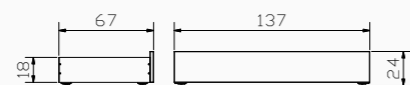

Roll-Box 25