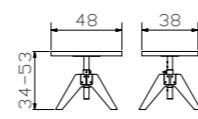

Nachttische, Kommoden | tables de nuit, commodes | bedside tables, chests of drawers

Modo FSC

Modo + Jone

Tola FSC

Tola + Jone

Chest FSC

Chest + Jone

Moda, Tola, Chest
standardmässig mit Griffen Rivo, optional Covo. Korpus = MDF betonfarbig lackiert, Innenschubladen = Akazie massiv, grau lackiert; Fronten in allen aufgeführten Holz Ausführungen erhältlich | standard avec poignées Rivo, en option poignées Covo. Corps = mdf teinté béton, laqué; tiroirs intérieur = acacia massif, gris laqué, façades dans tous les exécutions en bois mentionnés disponible | with handles Rivo standard, optional Covo handles. Corpus = mdf concrete coloured, lacquered; inside drawers = solid acacia, grey lacquered, fronts in all listed wooden executions available

Duqa white

Duqa anthracit

Pira FSC

Tree

Dado

Duqa, Pira = Auflageplatte Echtbeton | plaque d'appui béton véritable | support plate real concrete
Tree, Dado = Echtbeton, Farb- und Strukturunterschiede sind naturbedingte Eigenschaften | béton véritable, les différences de couleurs et structures sont des particularités naturelles. | real concrete, differences in colour and structures are natural characteristics.

Zubehör | accessoires | accessories

Ausführungen | exécutions | executions

Holz | bois | wood

62 Akazie Vintage brown, lackiert
Acacia Vintage brown, laqué
Acacia Vintage brown, lacquered

64 Akazie Vintage grey, lackiert
Acacia Vintage grey, laqué
Acacia Vintage grey, lacquered

Beton | béton | concrete

20 Beton grey
béton grey
concrete grey

21 Beton white
béton white
concrete white

Atrio alu, anthracit + Tola

Metallstange/Rückplatte links und rechts montierbar | barre métallique/plaque arrière peut être montée à gauche et à droite | metal bar/back plate can be assembled left and right