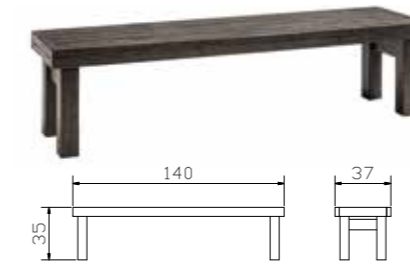

Upholstered headboards, wallpanels, choice of tissues/colours see index 1, lamps see index 2.

Opera\*

Dimension: 140, 160, 180, 200

Bank + Kissen | banquette + coussin | bench + cushion

Banco FSC

Vano

Topia