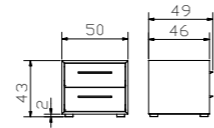

Nachttische, Kommoden | tables de nuit, commodes | bedside tables, chests of drawers

Modo FSC