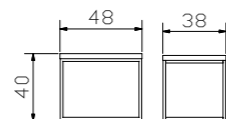

Chest + Jone

Moda, Tola, Chest
standardmässig mit Griffen Rivo, optional Covo. Korpus = MDF betonfarbig lackiert, Innenschubladen = Akazie massiv, grau lackiert; Fronten in allen aufgeführten Holz Ausführungen erhältlich | standard avec poignées Rivo, en option poignées Covo. Corps = mdf teinté béton, laqué; tiroirs intérieur = acacia massif, gris laqué, façades dans tous les exécutions en bois mentionnés disponible | with handles Rivo standard, optional Covo handles. Corpus = mdf concrete coloured, lacquered; inside drawers = solid acacia, grey lacquered, fronts in all listed wooden executions available

Duqa white

Duqa anthracit