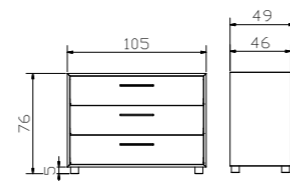

Tola + Jone

Chest FSC