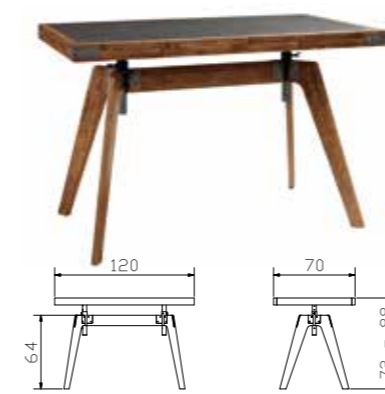

Vano, Topia
Bezugsstoffe siehe Register 1, Seiten 8 – 9
Tissus de revêtement voir index 1, pages 8 – 9
Cover fabrics see index 1, pages 8 – 9

Schreibtisch | bureau | desk

Scola / Case 4