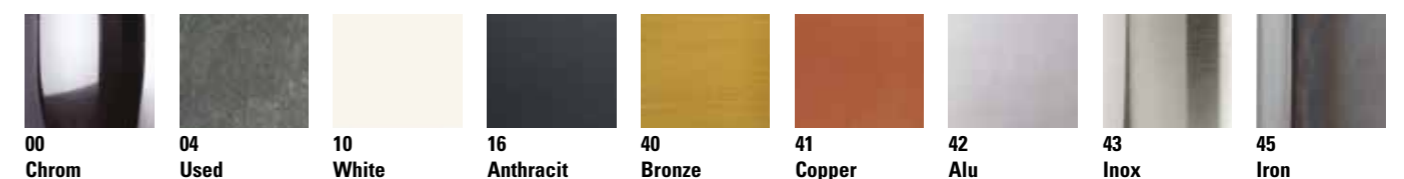

Ausführungen | exécutions | executions

00
Chrom

04
Used

10
White

16
Anthracit

40
Bronze

41
Copper

42
Alu

43
Inox

45
Iron

Chrom = Metall verchromt | métal chromé | metal chrome

Used = Metall galvanisiert | métal galvanisé | metal galvanised

White = Metall pulverbeschichtet | métal thermolaqué | metal powder-coated

Anthracit = Metall pulverbeschichtet | métal thermolaqué | metal powder-coated

Bronze = Metall lackiert | métal laqué | metal lacquered

Copper = Metall lackiert | métal laqué | metal lacquered

Alu = Metall pulverbeschichtet | métal thermolaqué | metal powder-coated

Inox = Edelstahl gebürstet | acier inoxydable brossé | stainless steel brushed

Iron = Metall geflammt, pulverbeschichtet | métal flammé, thermolaqué |

metal mottled, powder-coated