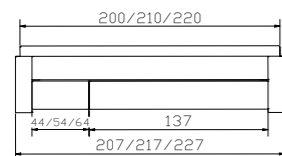

Dimension cm

Saceto	Stoffabdeckung Polyester grau	tissu de protection polyester gris	tissue of protection polyester grey	137/64/1
Covero	Deckel weiss	couvercle blanc	cover white	137/64/1
Smart black	Lampen (2er Set) 12V DC, 30 LED warm	lampes (set de 2) 12V DC, 30 LED warm	lamps (set of 2) 12V DC, 30 LED warm	

Information Bettkasten
Standard: gedämpfter Selbstzug Blumotion von BLUM
Option: Tip-on-Öffnung mit Vollausszug von BLUM

information tiroir à literie
standard: système d'amortissement Blumotion de BLUM
option: ouverture Tip-on avec extension complète de BLUM

information bed drawer
standard: soft closing runner Blumotion of BLUM
option: opening Tip-on with full extension of BLUM

Dimension cm

Cassone	Bett, inklusive 2 Bettkästen Bettkasten mit gedämpftem Selbstzug Blumotion von BLUM. Breiten Längen	lit, 2 tiroirs à literie inclus tiroirs avec système d'amortissement Blumotion de BLUM. largeurs longueurs	bed, 2 bed drawers included drawers with soft closing runner Blumotion of BLUM. widths lengths	140, 160, 180, 200 200, 210, 220
	Stauraum: 2 × 134 × 61 × 16 cm	compartiment de rangement: 2 × 134 × 61 × 16 cm	storage space: 2 × 134 × 61 × 16 cm	
Ronna	Kopfteil, Casual carbon 334	tête de lit, Casual carbon 334	headboard, Casual carbon 334	140, 160, 180, 200
Cessa	Kommode	commode	chest of drawers	120/48/80
Claudio anthracit	Herrendiener	valet	dressboy	45/28/107
Calmo	Bank	banquette	bench	140/37/38
Cerina	Nachttisch	table de nuit	bedside table	48/43/57