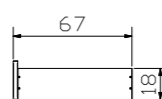

Bettkasten mit Holzkufe | tiroir de lit avec patins en bois | bed drawer with wooden vat

Lovie-Ron Box + Covero

90-140 cm 1 Schublade | 1 tiroir | 1 drawer

Stauraum | compartiment de rangement | storage space:
134 × 61 × 16 cm

Standard: gedämpfter Selbststeinzug Blumotion von BLUM
Option: Tip-on-Öffnung mit Vollauszug von BLUM

Lovie-Ron Box + Saceto

140-200 cm 2 Schubladen | 2 tiroirs | 2 drawers

Stauraum | compartiment de rangement | storage space:
2 × 134 × 61 × 16 cm

standard: système d'amortissement Blumotion de BLUM
option: ouverture Tip-on avec sortie totale de BLUM

standard: soft closing runner Blumotion of BLUM
option: opening Tip-on with full extension of BLUM

Roll-Box 20/25

Voraussetzungen für Einsatz Bettkasten

Generell
Bettfußhöhe von mindestens 20 oder 25 cm erforderlich.

Seitlich
mit Midtraver möglich.

Optionen
Deckel Covero in weiss, Stoffabdeckung Saceto in Polyester grau.

Roll-Box 20/25 + Covero

Conditions d'utilisation d'un tiroir de lit

En général
Une hauteur de pieds de lit d'au moins 20 cm ou 25 cm est nécessaire.

Insertion latérale
avec Midtraver possible.

Options
Couvercle Covero en blanc, tissu de protection Saceto en polyester gris.

Roll-Box 20/25 + Saceto

Requirements for using bed drawer

General
Feet of bed need a minimum height of 20 cm or 25 cm.

Laterally
with Midtraver possible.

Options
Covero in white, tissue of protection Saceto in polyester grey.

Roll-Box 20

w-Box 25

Stauraum | compartiment de rangement | storage space

Roll-Box 20 = 134 × 61 × 13 cm
Roll-Box 25 = 134 × 61 × 16 cm

Bettkasten | coffre à literie | bedding box

Practico-Ron Box + Modul 18 + Ultrafree-Lift KF

Ultrafree-Lift KF