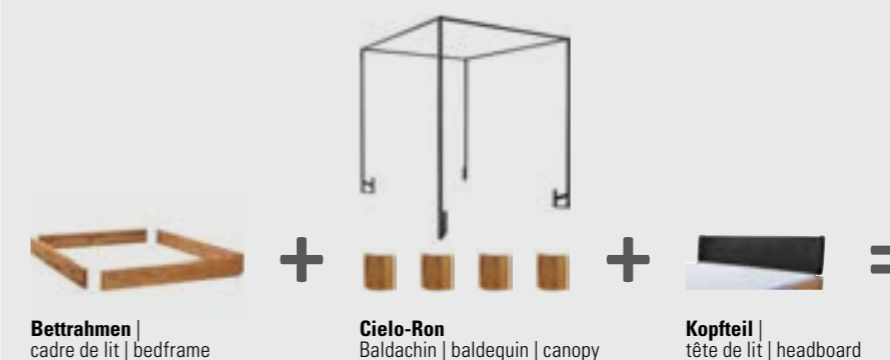

Himmelbett ohne Grenzen

lit à baldaquin sans frontières | canopy bed without borders

Betrahmen | cadre de lit | bedframe

Cielo-Ron | Baldachin | baldaquin | canopy

Kopfteil | tête de lit | headboard