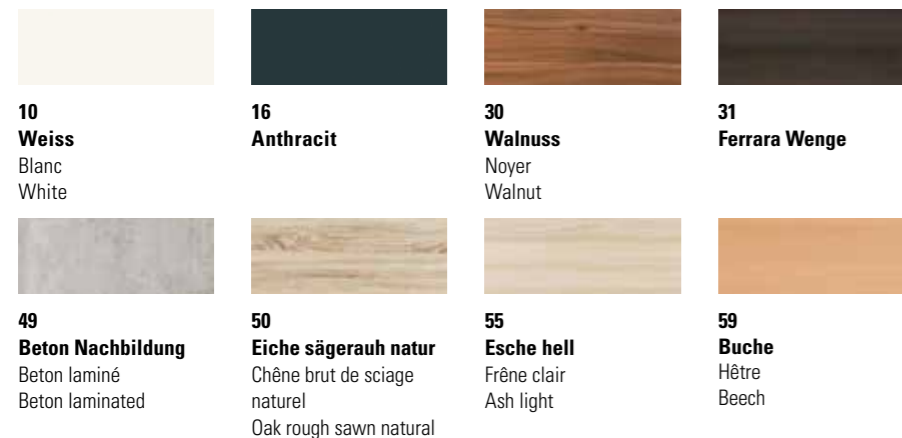

Ausführungen | exécutions | executions

Holz | bois | wood

Soft-/Movie-Line

Movie-Line

Traversen | traverses | bars

Wir empfehlen beim Einsatz von preisgünstigen Lattenrosten oder hoher Gewichtsbelastung eine **Crosstraver** (Quertraverse) oder **Crosstraver-Twin** (Quertraversen) beim Einsatz von Box/Conti. Für Betten ab 160 cm mit 2 Lattenrosten oder für den Motorrahmeneinbau eine **Midtraver** (Längstraverse). Midtraver und Crosstraver-Twin sind mit den Füßen Vilo nicht einsetzbar.

En cas d'intégration d'un sommier premier prix ou de charge importante nous recommandons une **Crosstraver** (traverse transversale) ou **Crosstraver-Twin** (traverses transversales) avec Box/Conti. Pour un cadre de lit à partir de 160 cm avec 2 sommiers ou pour l'encastrement d'un sommier à moteur une **Midtraver** (traverse centrale). Midtraver et Crosstraver-Twin non compatibles avec les pieds Vilo.

We recommend a **Crosstraver** (central cross bar) for use with budgetpriced slats or high weight loads or **Crosstraver-Twin** (cross bars) with Box/Conti. For beds wider than 160 cm with 2 slats or motor-frames, a **Midtraver** (central bar). Midtraver and Crosstraver-Twin are not suitable with feet Vilo.