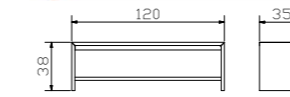

Hocker, Bank + Kissen | tabouret, banquette + coussin | stool, bench + cushion