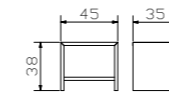

Hocker, Bank + Kissen | tabouret, banquette + coussin | stool, bench + cushion