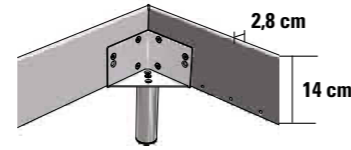

Bettrahmen | cadre de lit | bedframe

Noble 14 = Soft-Line

Breiten | largeurs | widths:
90, 100, 120, 140, 160, 180, 200 cm

Längen | longueurs | lengths:
190, 200, 210, 220 cm

Einlegetiefe | hauteur encastrable | insertion depth:
14 cm