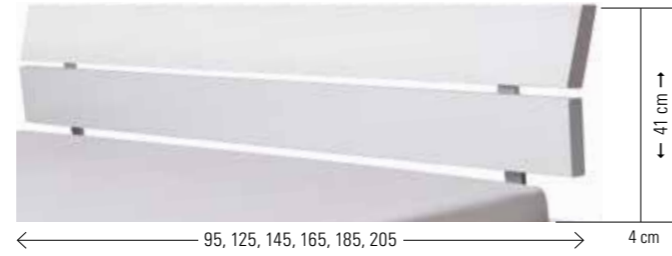

Nuo

Dimension: 90/100, 120, 140, 160, 180, 200