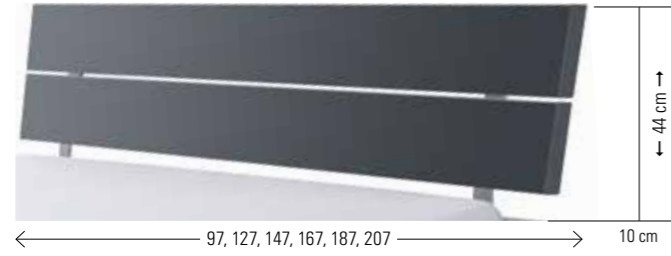

Kopfteile | têtes de lit | headboards

Nuetta

Dimension: 90/100, 120, 140, 160, 180, 200