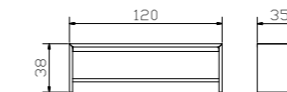

Hocker, Bank + Kissen | tabouret, banquette + coussin | stool, bench + cushion