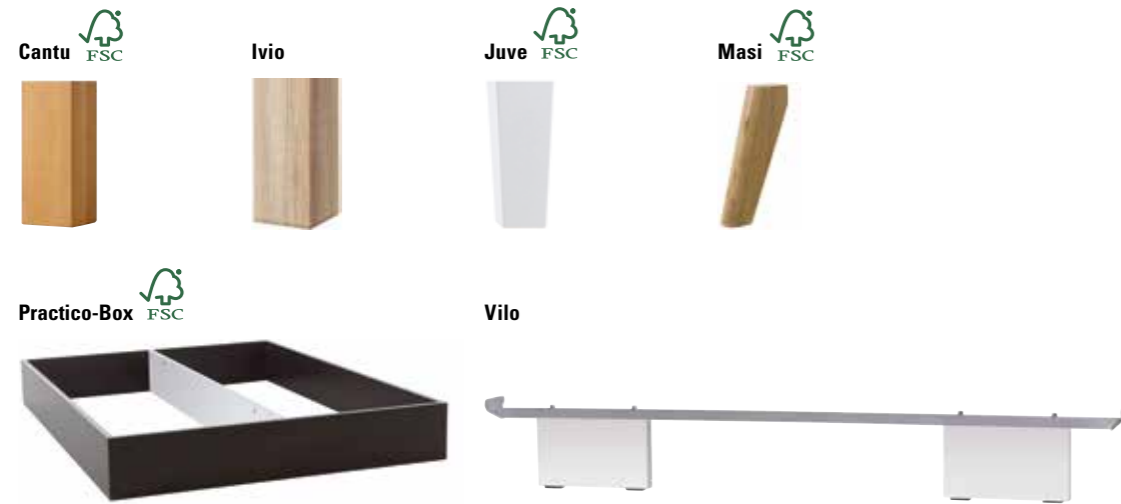

Füsse | pieds | feet

Holz | bois | wood

Holz | bois | wood	Masse cm dim. cm	Breiten cm largeurs cm widths cm	Höhen cm hauteurs cm heights cm				Holzfarben couleurs bois colours wood					
			10	20	25	30	06	10	16	30	50	55
Cantu	8x8			•	•		•	•		•		•
Ivio	10x10		•		•		•	•		•		•
Juve	6-8x6-8			•	•		•	•		•		•
Masi	6x4			•	•		•	•		•		•
Practico-Box (inkl. Boden | fond inclus | bottom included)		90-200			•		•	•		•		•
Vilo		90-200	•	•			•	•	•	•	•	•