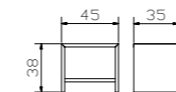

Hocker, Bank + Kissen | tabouret, banquette + coussin | stool, bench + cushion